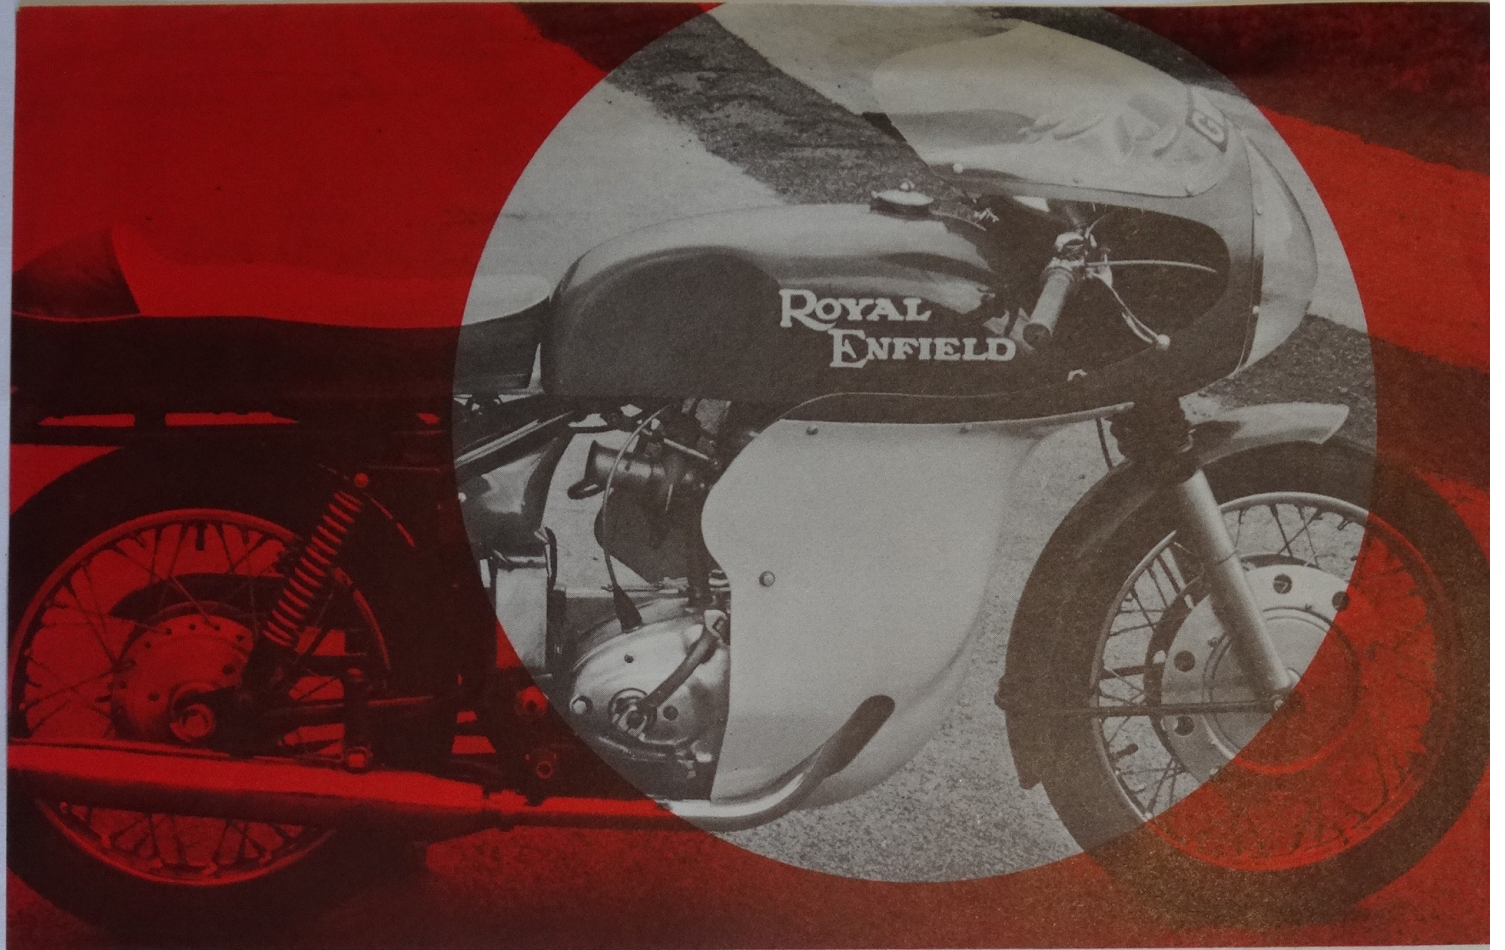

Royal
Enfield

G.T.
SPEEDFLOW
FAIRING

Royal Enfield G.T. SPEEDFLOW FAIRING

**INCREASE
TOP SPEED
& REDUCE
PETROL
CONSUMPTION**

You'll be really pleased with the increased performance of your G.T. when you fit our latest fairing. It has been developed from the race-proved fairing used successfully on our 250 c.c. Grand Prix racer. Beautifully styled in strong glass fibre and finished in sparkling red and white.

1965

**Royal
Enfield**

250CC GRAND PRIX RACER