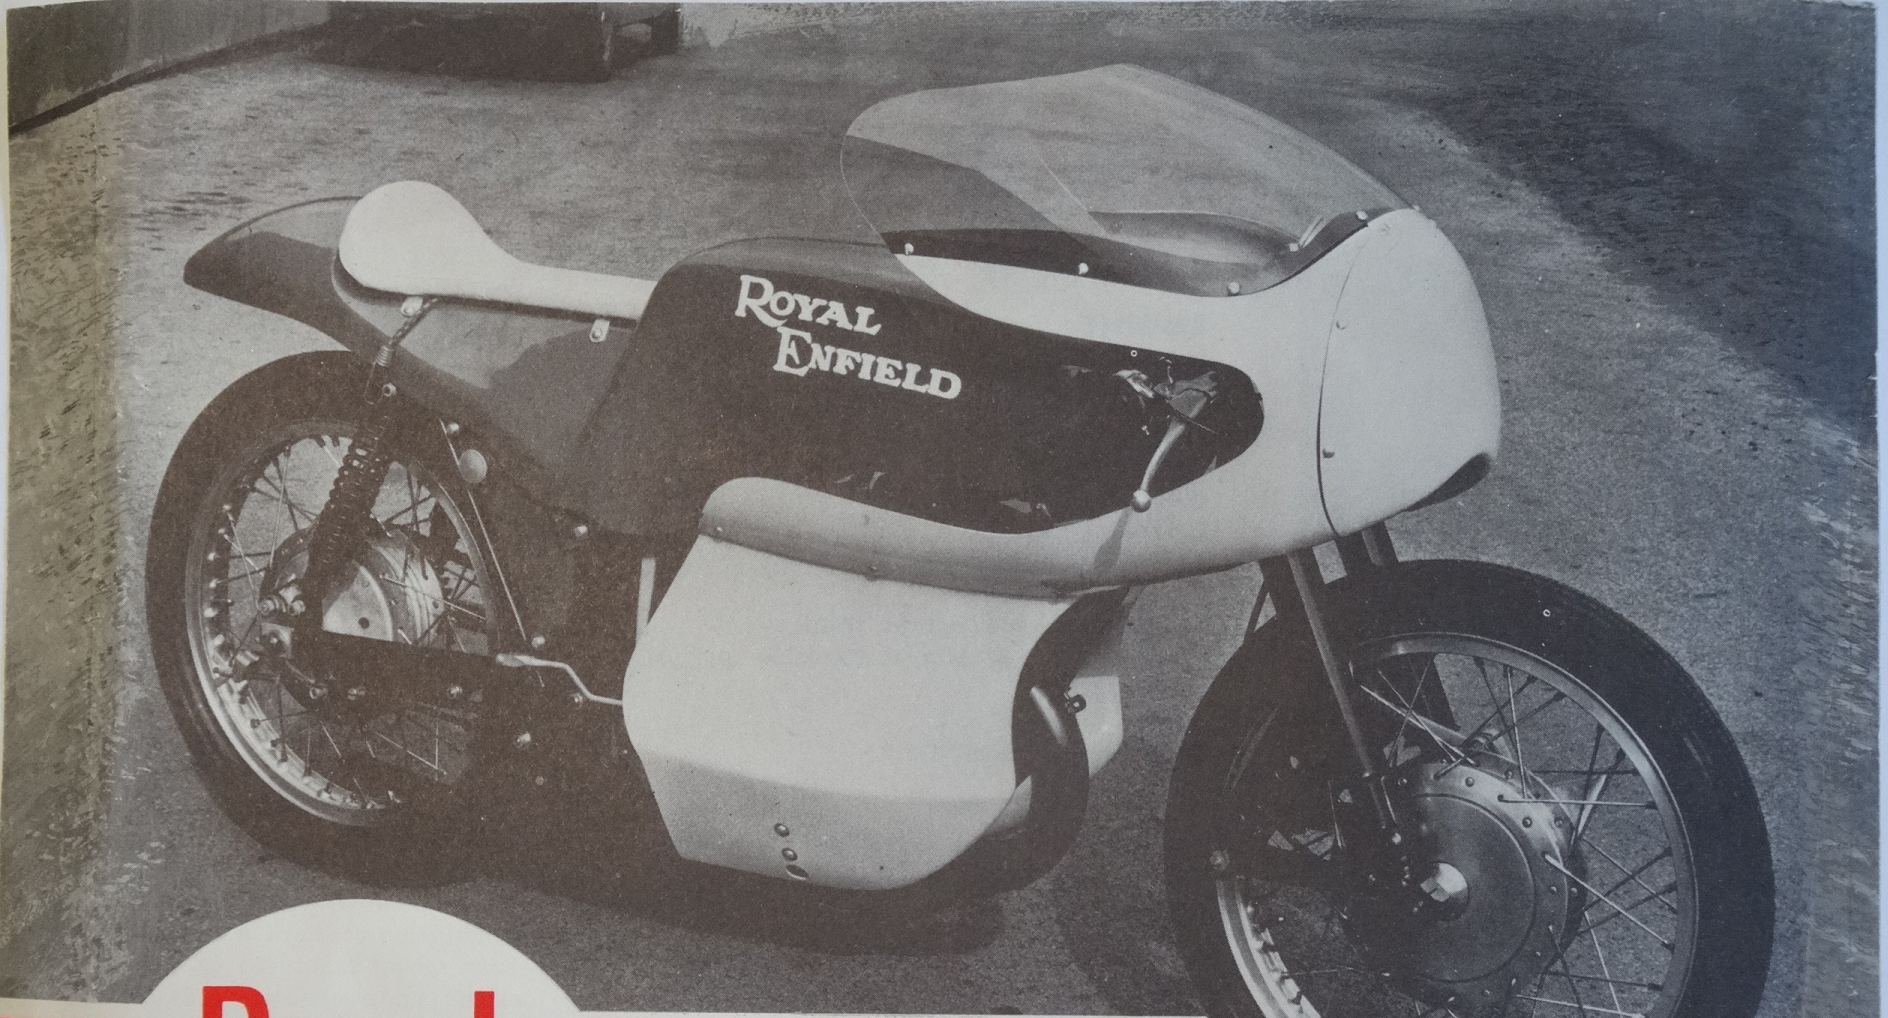

Royal
Enfield

G.T.
SPEEDFLOW
FAIRING

Royal Enfield G.T. SPEEDFLOW FAIRING

**INCREASE
TOP SPEED
& REDUCE
PETROL
CONSUMPTION**

You'll be really pleased with the increased performance of your G.T. when you fit our latest fairing. It has been developed from the race-proved fairing used successfully on our 250 c.c. Grand Prix racer. Beautifully styled in strong glass fibre and finished in sparkling red and white.

PRICE

£26-9-3

complete with all fittings and simple instructions how to fit.

Made for THE ENFIELD CYCLE CO. LTD. · REDDITCH · WORCESTERSHIRE

by MITCHENALL BROS. LTD. who are famous for their 'AVON' Fairings

1965

**Royal
Enfield**

250CC GRAND PRIX RACER