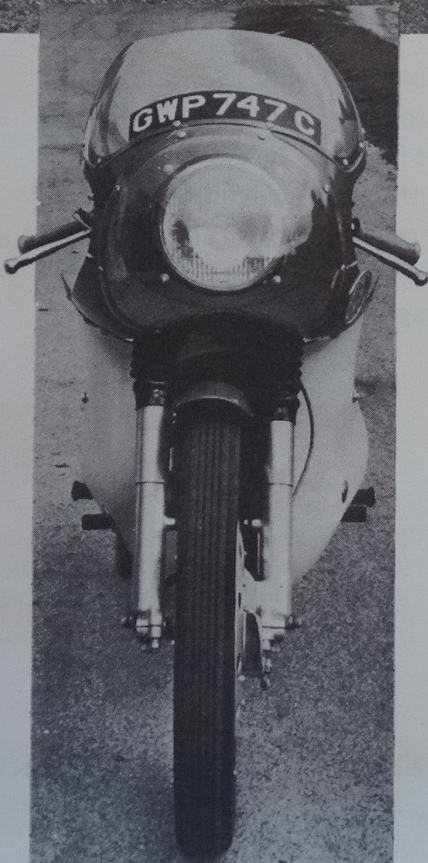

Royal
Enfield

G.T.
SPEEDFLOW
FAIRING

Royal Enfield G.T. SPEEDFLOW FAIRING

**INCREASE
TOP SPEED
& REDUCE
PETROL
CONSUMPTION**

You'll be really pleased with the increased performance of your G.T. when you fit our latest fairing. It has been developed from the race-proved fairing used successfully on our 250 c.c. Grand Prix racer. Beautifully styled in strong glass fibre and finished in sparkling red and white.

PRICE

£26-9-3

complete with all fittings and simple instructions how to fit.

Made for THE ENFIELD CYCLE CO. LTD. · REDDITCH · WORCESTERSHIRE

by MITCHENALL BROS. LTD. who are famous for their 'AVON' Fairings

1965

**Royal
Enfield**

250CC GRAND PRIX RACER