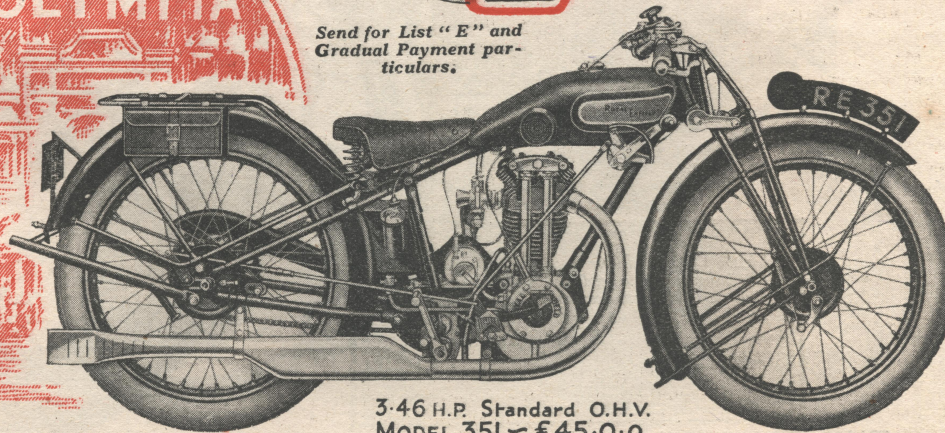

NOV 10th

GIVE A LITTLE MORE FOR YOUR POPPY THIS YEAR

2.25 h.p. Two-stroke	-	from	£28	17	6
3.46 h.p. Side-valve	-	"	43	0	0
3.46 h.p. O.H.V.	-	"	45	0	0
4.88 h.p. Side-valve	-	"	45	10	0
4.88 h.p. O.H.V.	-	"	52	10	0
9.76 h.p. Twin	-	"	62	10	0
Sidecars	-	"	12	10	0

ROYAL ENFIELD

MADE LIKE A GUN

Send for List "E" and Gradual Payment particulars.

3.46 H.P. Standard O.H.V. MODEL 351 - £45.0.0.

THE ENFIELD CYCLE COMPANY LTD., REDDITCH.